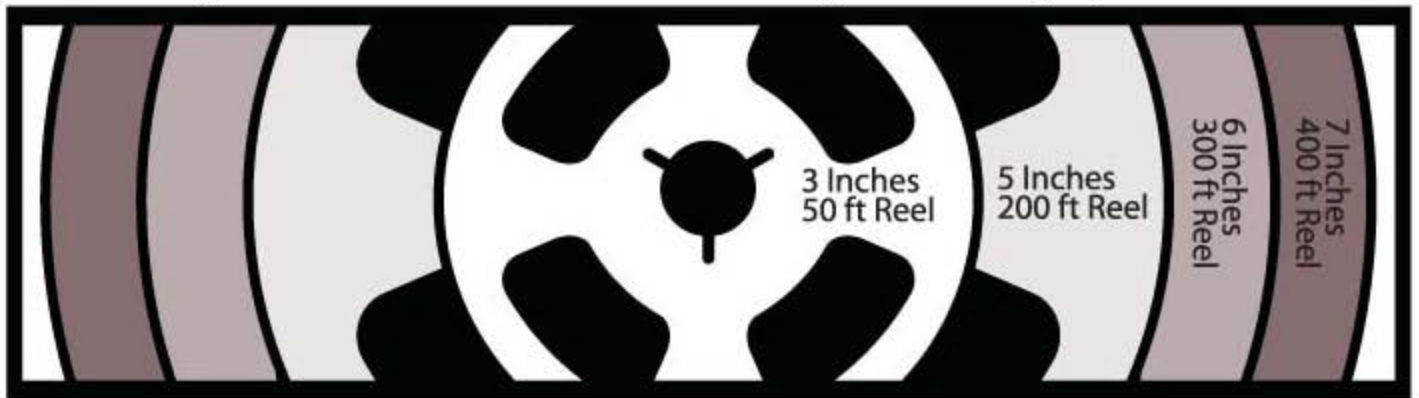

Tailor-Made
FILM & VIDEO TRANSFERS

Film Reel Sizing Guide

Use the guide below to determine the size of each reel you are including in your film transfer

8mm

Super 8mm

16mm

<http://www.tmtransfers.com>